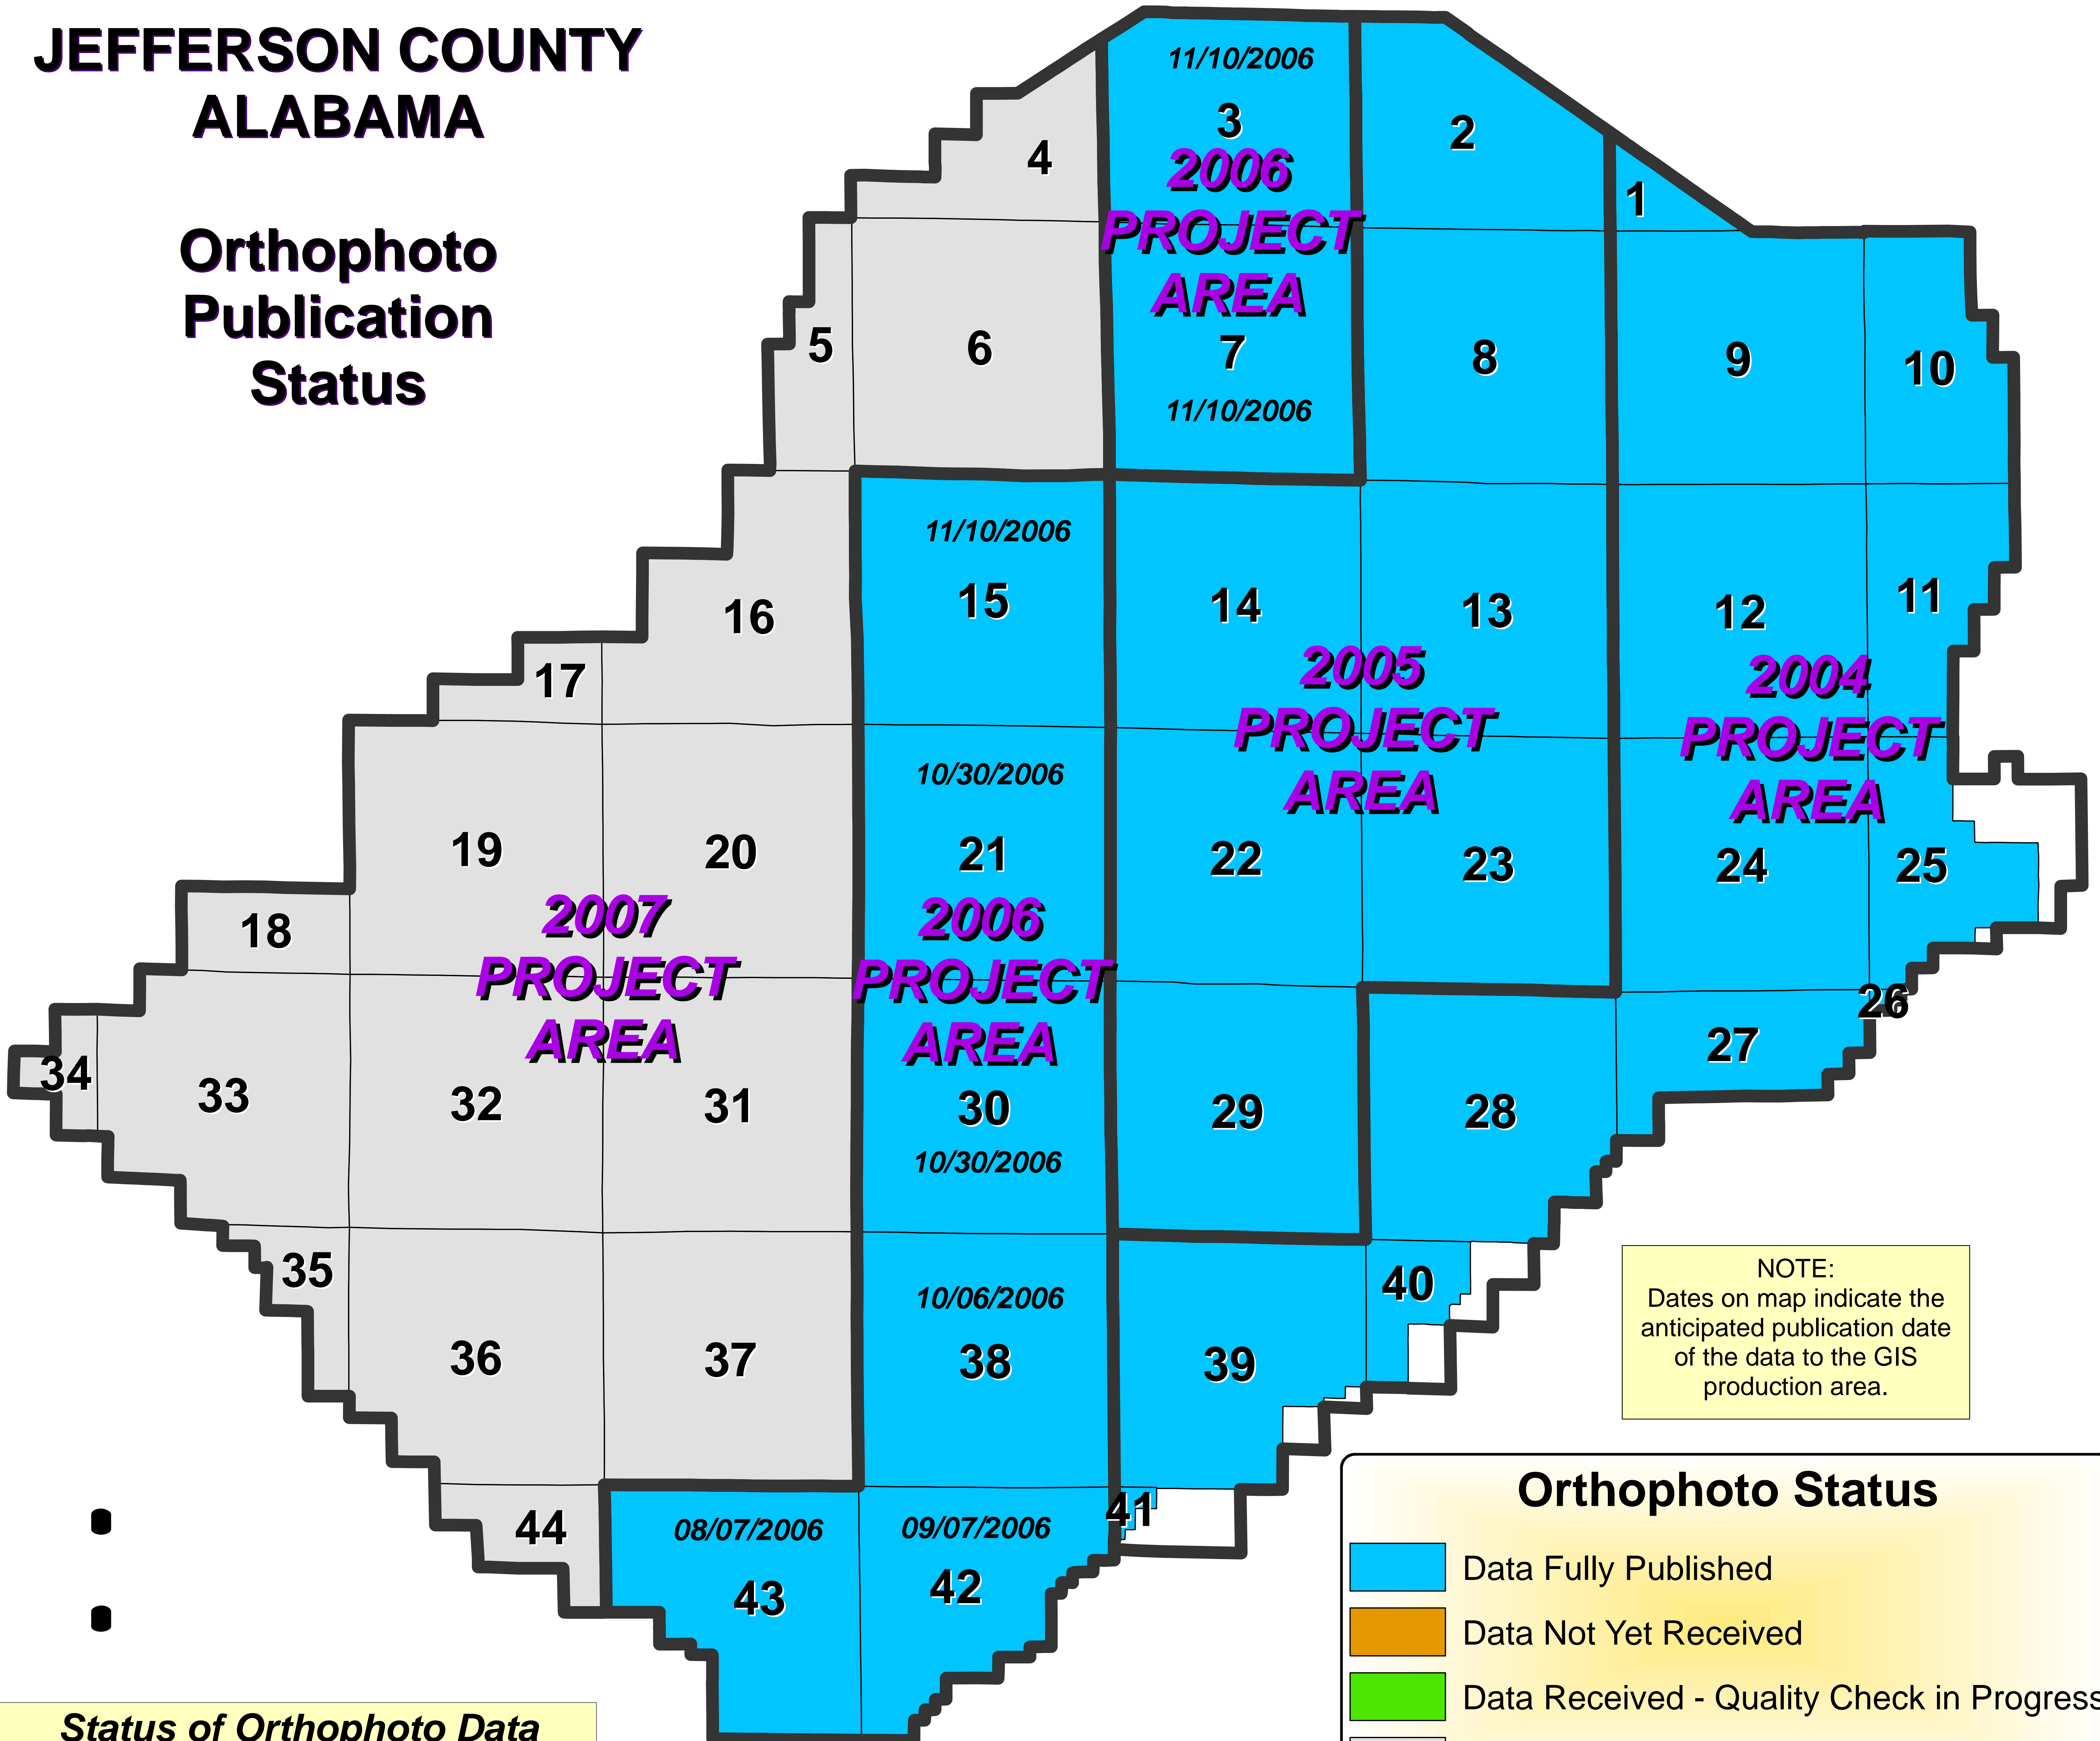

JEFFERSON COUNTY ALABAMA

Orthophoto Publication Status

NOTE:
Dates on map indicate the anticipated publication date of the data to the GIS production area.

Orthophoto Status

- Data Fully Published
- Data Not Yet Received
- Data Received - Quality Check in Progress
- Future Project

Status of Orthophoto Data
Publication by Jefferson County