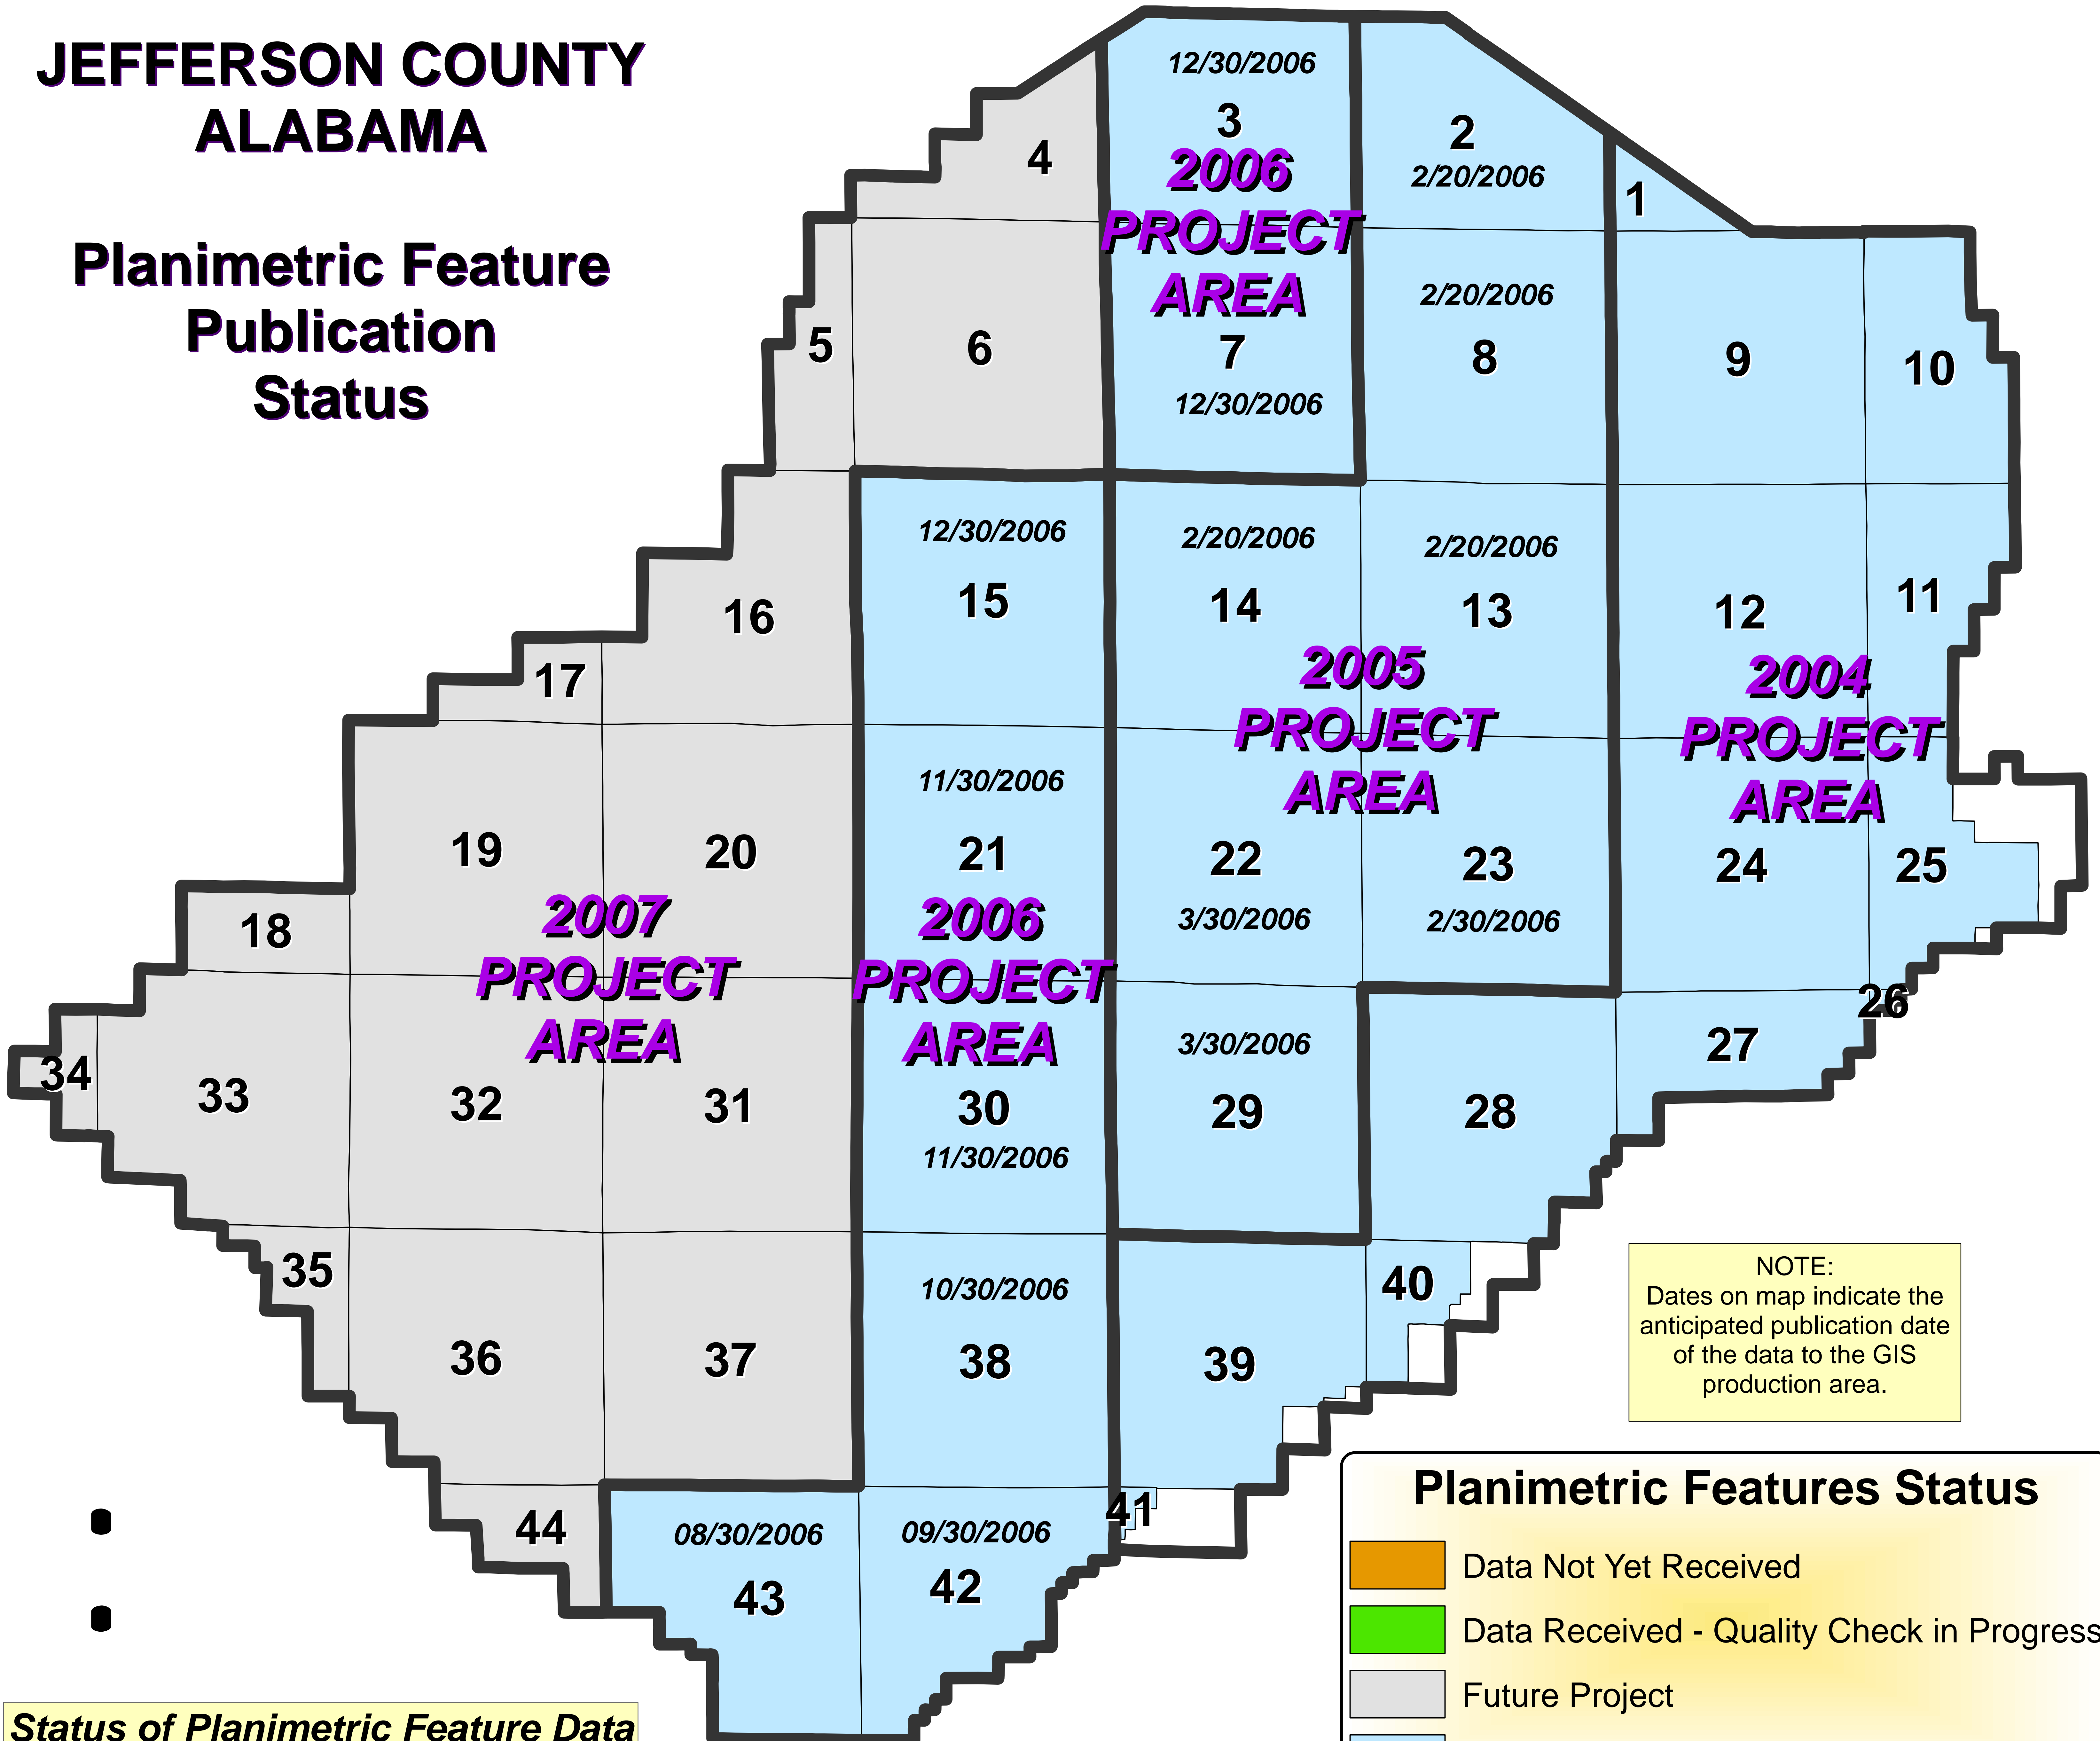

JEFFERSON COUNTY ALABAMA

Planimetric Feature Publication Status

NOTE:
Dates on map indicate the anticipated publication date of the data to the GIS production area.

Planimetric Features Status

- Data Not Yet Received
- Data Received - Quality Check in Progress
- Future Project
- Processing Data for Publication

Status of Planimetric Feature Data Publication by Jefferson County